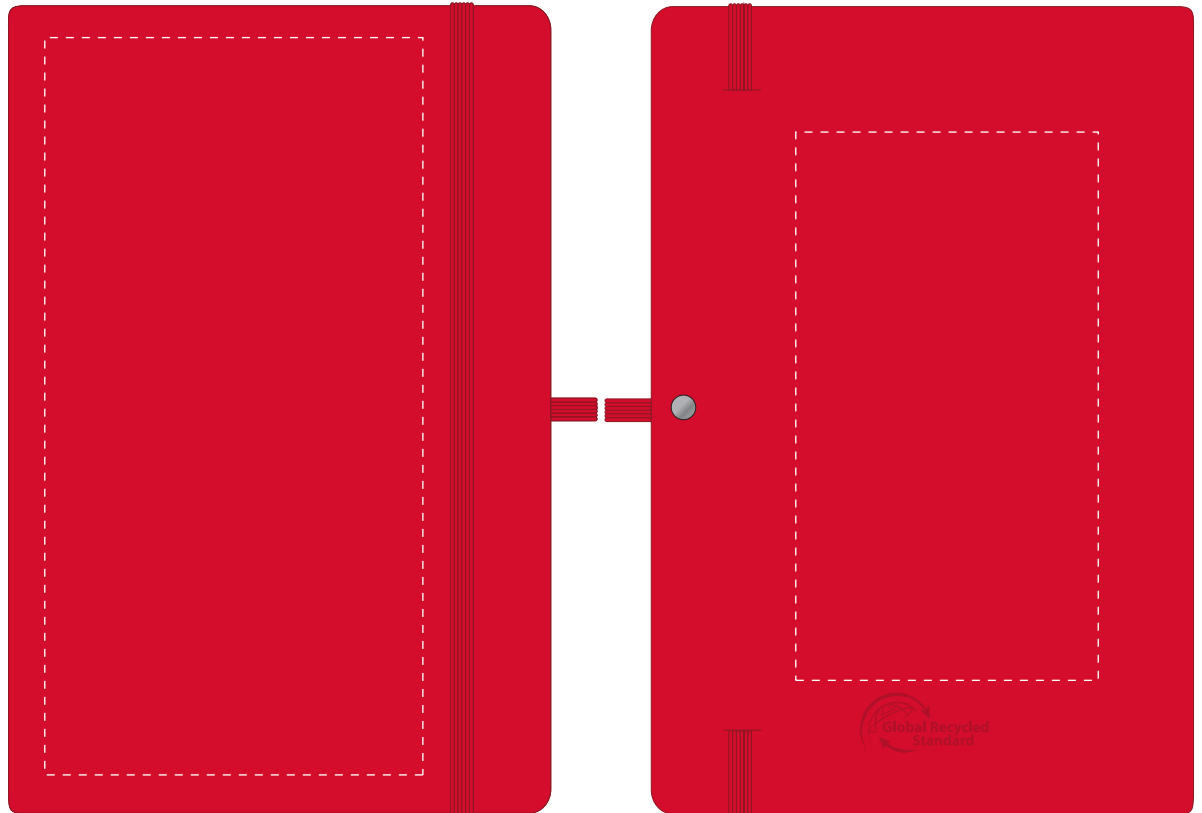

Your Ref:	Quantity:	Product Code: QS2345
Our Ref:	Version: 1	Product Colour: RED

**PRINTING CONCERNS:****PRODUCT INFO: DUE TO THE NATURE OF THE PRODUCT THE PRINT POSITION MAY VARY BY 2 - 3 MM**

We stock this item in the following colours

**PANTONE REFERENCE(S)**

Full Colour Printing

ARTWORK SCALE 50%

Product Image for visualisation  
- colours may vary

- **CENTRED TO PRINT AREA**
- **CENTRED TO NOTEBOOK**

The dashed line is to demonstrate print area and will not appear on your printed item